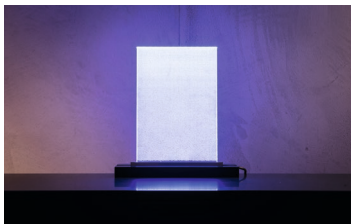

Versions

The Illuminated Glass is more than a light source. Different patterns and versions give you the chance to find your personal design.

- toughened safety glass (room divider, shower wall, etc.)
- laminated sheet glass (robust exterior glazing, walkable laminated glass, roof elements)
- insulated glass structure (more panes with spacing to each other for privacy solutions by means of an intransparency feature at the push of a button, heat insulation, acoustic insulation)

Depending on the requirements well known mountings, where glass is utilized, can be selected and customized to your installation circumstances.

Size

The possible size of the elements is bound to numerous factors: intended type of installation, type of the applied structure or the desired color and intensity. Each of the elements is tailored to your wishes. Certainly, all parameters of your project are documented for reorders, also many years afterwards. Illuminated Glass comprising several square meters.

Light Source

Besides three performance categories in illumination intensity there are different possibilities for the selection of the LED-modules. Either monochrome, multicolored, color change, DMX-controller and therefore freely programmable color gradients and sequences or control by music: There are hardly any boundaries to the application of Illuminated Glass.

Fitting

We can answer different installation circumstances. Whether the Illuminated Glass is mounted freestanding, bilaterally mounted, completely integrated in the frame or in an external construction: We constantly try to extend the scope of what is possible. The earlier we can inform our partners about the space required for the light elements, the easier the realization of your project will become.